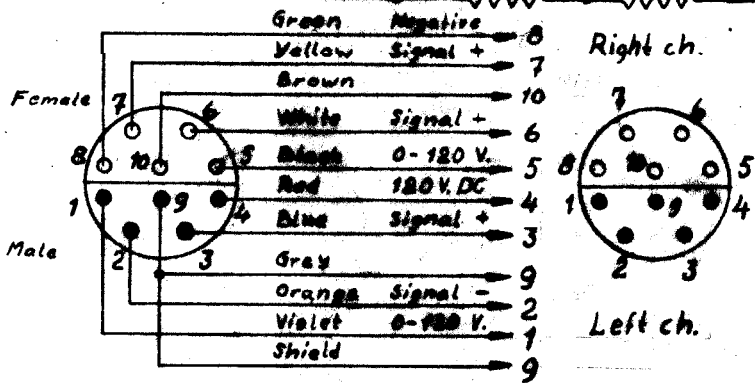

Connectors from soldering side.

Green plastic hose  
Movable capsule  
Yellow plastic hose  
Fixed capsule at the top

Male  
LEMO RA 2310  
Female

Cable for BBC  
CANNON EP-15-12

- Red 5 120 V. DC
- Black 11 0-120 V. Right
- Violet 13 0-120 V. Left
- Yellow 1 } + Signal Right
- White 10 } - Signal Right
- Blue 8 } + Signal Left
- Orange 3 } - Signal Left
- Green 4, 14 Negative
- Brown 15 Shield
- Grey Shield } Connected