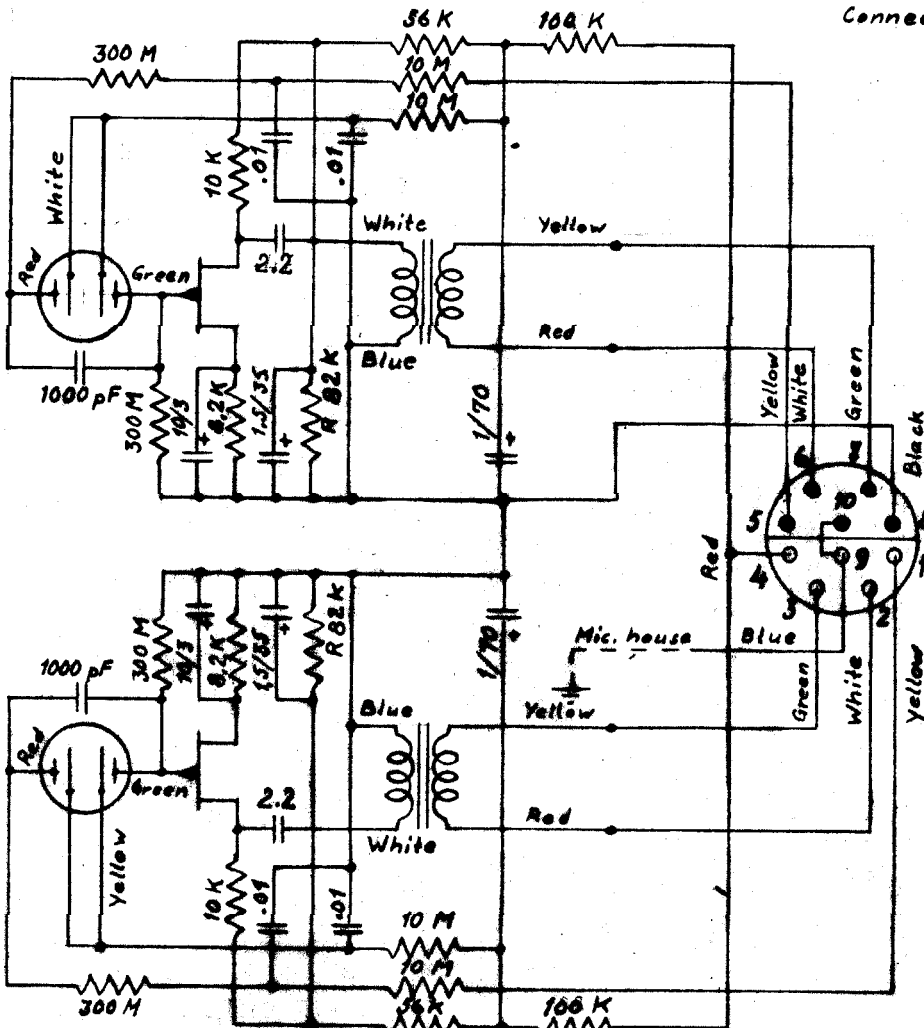

Connectors from soldering side.

Green plastic hose  
Movable capsule  
Yellow plastic hose  
Fixed capsule at the top

Male  
LEMO RA 2310  
Female

Cable for BBC  
CANNON EP-15-12

- Red 5 120 V. DC
- Black 11 0-120 V. Right
- Violet 13 0-120 V. Left
- Yellow 1 } + Signal Right
- White 10 } - Signal Right
- Blue 8 } + Signal Left
- Orange 3 } - Signal Left
- Green 4, 14 Negative
- Brown 15 Shield
- Grey Shield } Connected