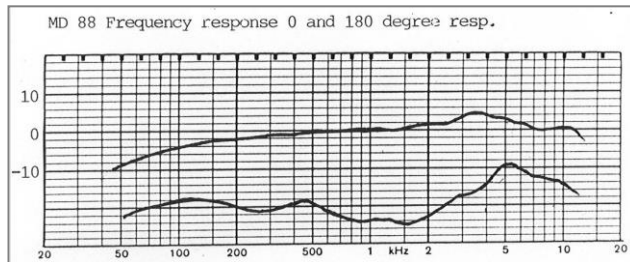

### Specification:

Polar pattern: Cardioid  
Sensitivity: -78 dB  
Frequency Range: 80 Hz-12 kHz  
Impedance: 250 ohms  
Connector: 3-pin XLR  
Dimension: 180xØ45/25 mm  
Weight: 270 grams

RoHS Compliant  
Directive 2002/95/EC